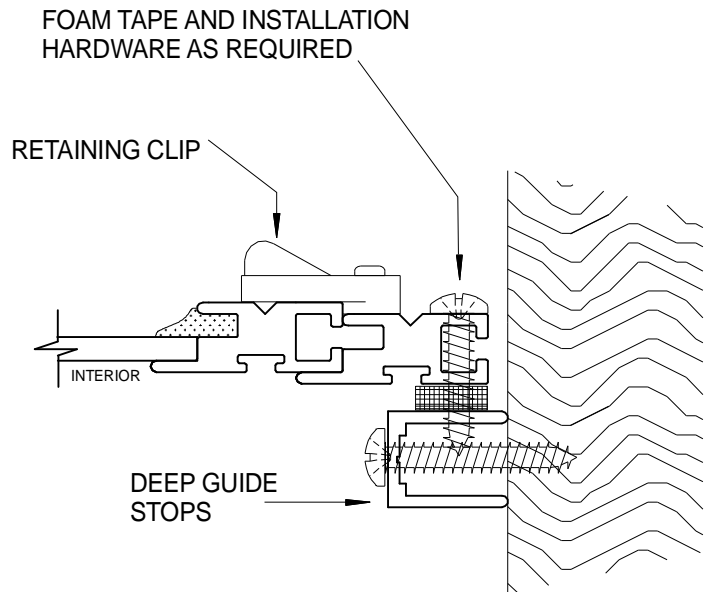

1 HEAD DETAIL
SCALE: FULL

4 MUNTIN DETAIL
SCALE: FULL

3 SILL DETAIL
SCALE: FULL

2 JAMB DETAIL
SCALE: FULL

NOTE: INTERCHANGEABLE SCREEN AVAILABLE

PRODUCT
ALLIED ONE LITE • AOL-A and AOL-C
REMOVABLE PANELS - Mount to Channel