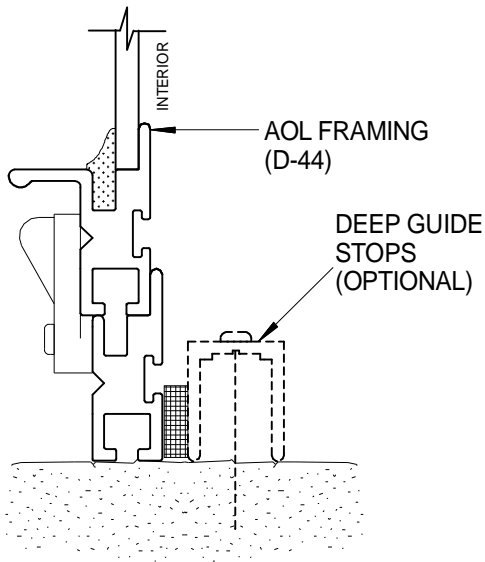

1 HEAD DETAIL
SCALE: FULL

4 MUNTIN DETAIL
SCALE: FULL

3 SILL DETAIL
SCALE: FULL

2 JAMB DETAIL
SCALE: FULL

NOTE: INTERCHANGEABLE SCREEN AVAILABLE

PRODUCT
ALLIED ONE LITE • AOL-A and AOL-C
REMOVABLE PANELS - Mount to Channel