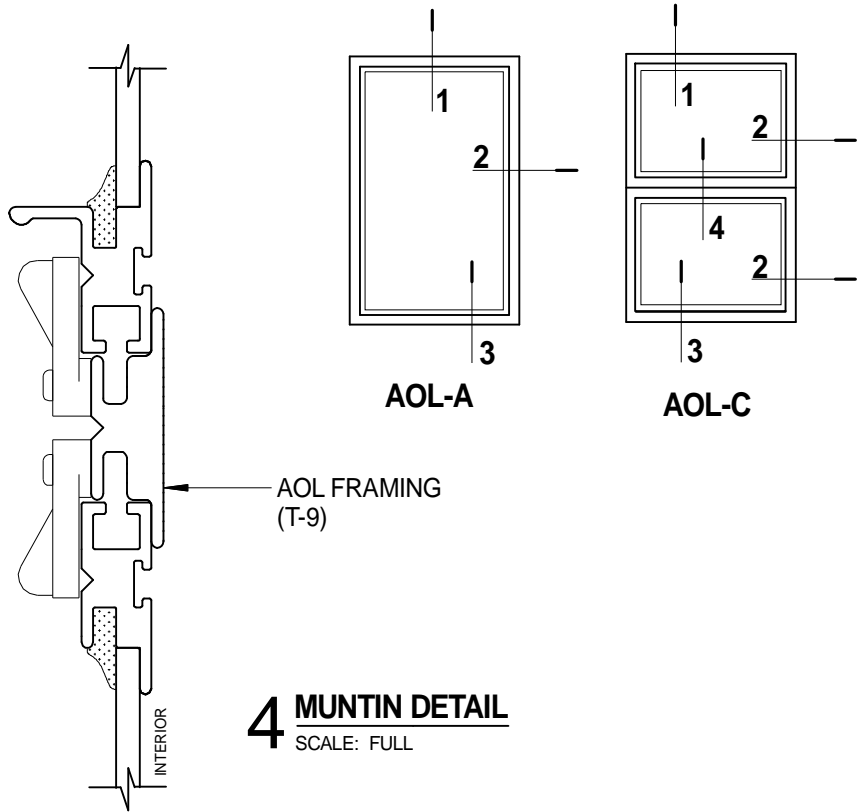

1 HEAD DETAIL
SCALE: FULL

4 MUNTIN DETAIL
SCALE: FULL

3 SILL DETAIL
SCALE: FULL

2 JAMB DETAIL
SCALE: FULL

NOTE: INTERCHANGEABLE SCREEN AVAILABLE

PRODUCT
ALLIED ONE LITE • AOL-A and AOL-C
REMOVABLE PANELS - Mount to Channel