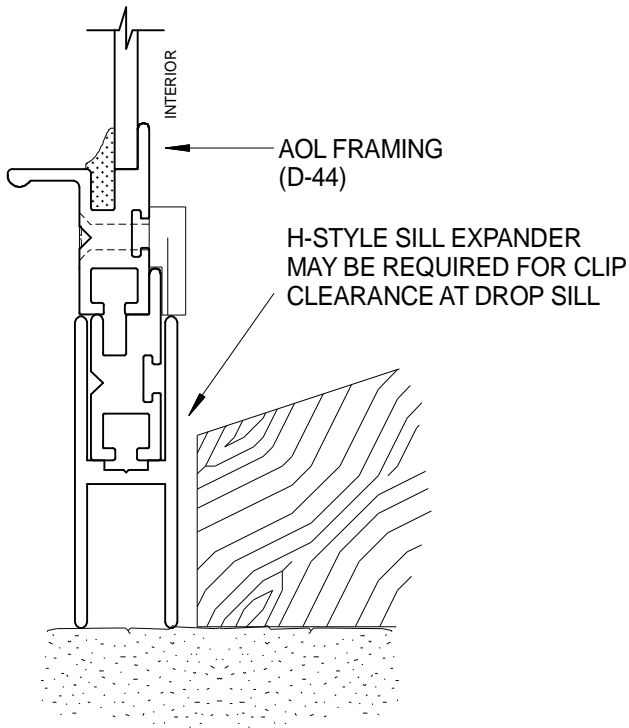

1 HEAD DETAIL
SCALE: FULL

4 MUNTIN DETAIL
SCALE: FULL

3 SILL DETAIL
SCALE: FULL

2 JAMB DETAIL
SCALE: FULL

NOTE: INTERCHANGEABLE SCREEN AVAILABLE

PRODUCT
ALLIED ONE LITE • AOL-A and AOL-C
REMOVABLE PANELS - Mount to Channel
with INVISIBLE CLIPS