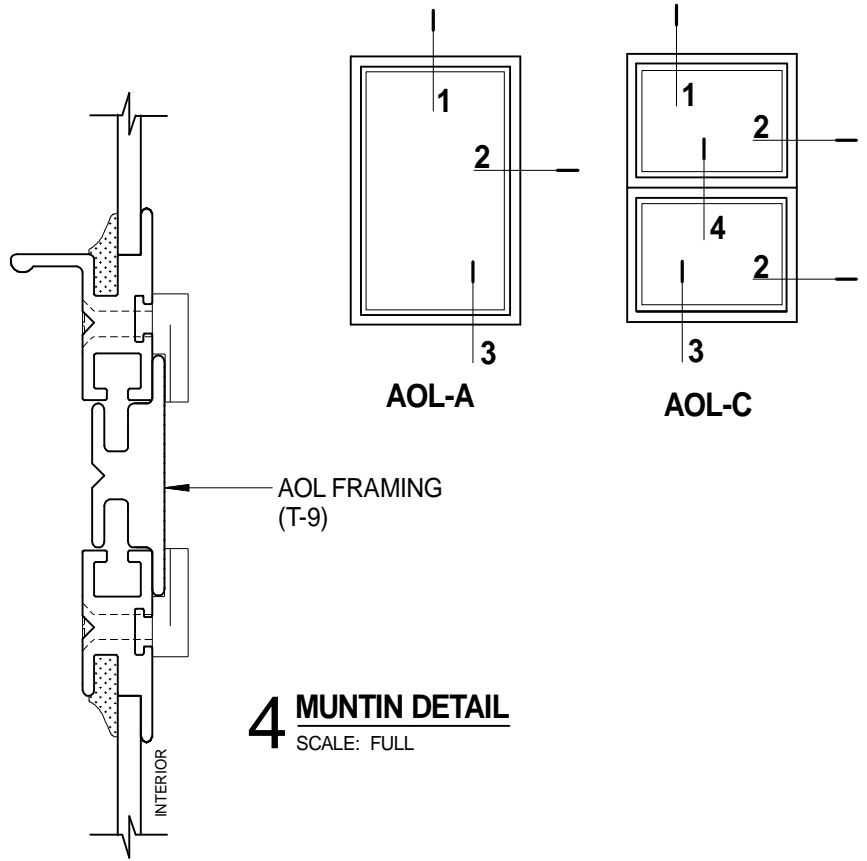

1 HEAD DETAIL
SCALE: FULL

4 MUNTIN DETAIL
SCALE: FULL

3 SILL DETAIL
SCALE: FULL

2 JAMB DETAIL
SCALE: FULL

NOTE: INTERCHANGEABLE SCREEN AVAILABLE

PRODUCT
ALLIED ONE LITE • AOL-A and AOL-C
REMOVABLE PANELS - Mount to Channel
with INVISIBLE CLIPS