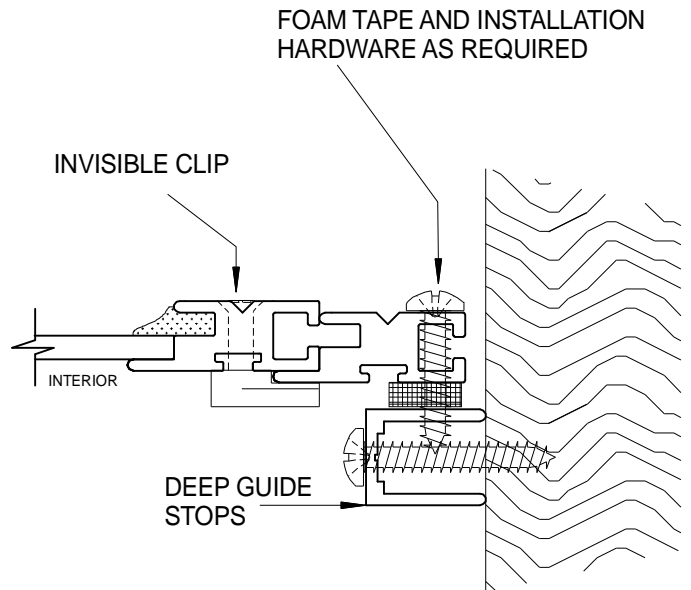

1 HEAD DETAIL
SCALE: FULL

4 MUNTIN DETAIL
SCALE: FULL

3 SILL DETAIL
SCALE: FULL

2 JAMB DETAIL
SCALE: FULL

NOTE: INTERCHANGEABLE SCREEN AVAILABLE

PRODUCT
ALLIED ONE LITE • AOL-A and AOL-C
REMOVABLE PANELS - Mount to Channel
with INVISIBLE CLIPS