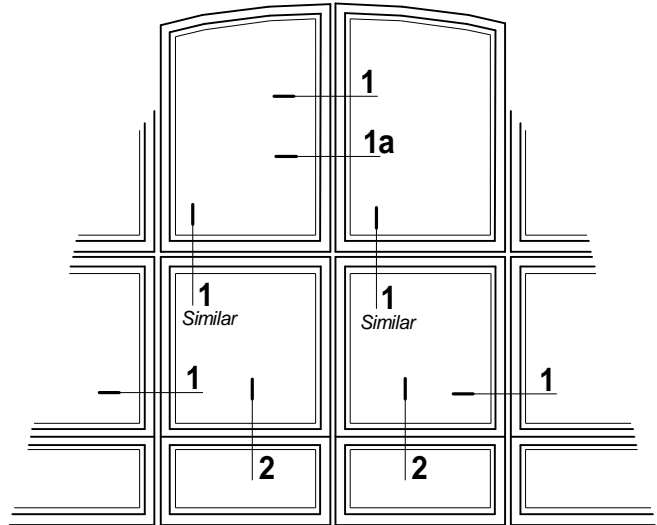

## 2 MUNTIN DETAIL

SCALE: FULL

AOL FRAMING (D-44)

AOL FRAMING (T-9)

AOL FRAMING (D-42)

MULTIPLE AOL UNITS  
ALL DETAILS ARE SHOWN WITH BOTH  
STANDARD SWIVEL CLIPS AND WITH INVISIBLE CLIPS

## 1 MULLION DETAIL

SCALE: FULL

H MULLION • CAN BE USED  
VERTICALLY OR HORIZONTALLY

## 1a MULLION DETAIL

SCALE: FULL

INVISIBLE CLIP

STANDARD CLIP

NOTE: INTERCHANGEABLE SCREEN AVAILABLE

PRODUCT  
ALLIED ONE LITE • AOL  
MULTIPLE UNITS

DWG. NO.

**A-9**