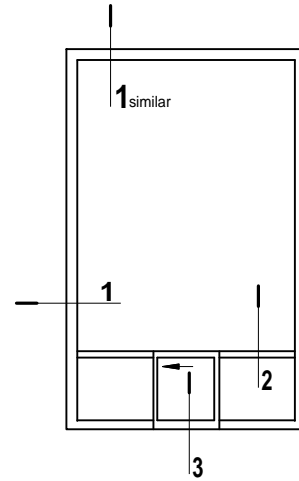

WICKET SCREEN ELEVATION VIEWS

ALL WICKET SCREENS ARE CUSTOM MANUFACTURED. VIRTUALLY ANY SIZE, SHAPE OR CONFIGURATION IS POSSIBLE. NUMEROUS MOUNTING METHODS/HARDWARE AVAILABLE.

1 JAMB DETAIL

SCALE: FULL
HEAD and SILL SIMILAR

2 HEAD DETAIL

SCALE: FULL

3 SILL DETAIL

SCALE: FULL

ALUMINUM MESH SCREENING
MANY CHOICES AVAILABLE INCLUDING
FIBERGLASS, STAINLESS STEEL,
COPPER AND BRONZE WIRE MESH

VINYL SCREEN SPLINE

SCREEN FRAMING (S-102)

1 JAMB DETAIL

SCALE: FULL
HEAD and SILL SIMILAR

WICKET SCREEN
MASTER FRAMING
(S-102)

PRODUCT
WICKET SCREEN
S-102 FRAMING

DWG. NO.

I-5-1

Allied Window
Performance Panels®

11111 CANAL ROAD • CINCINNATI, OH 45241 • PH: 800-445-5411, 513-559-1212 • FAX: 513-559-1883 • www.alliedwindow.com • info@alliedwindow.com