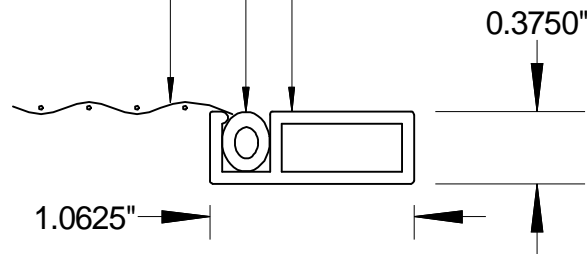

2 HEAD DETAIL

SCALE: FULL

3 SILL DETAIL

SCALE: FULL

ALUMINUM MESH SCREENING
MANY CHOICES AVAILABLE INCLUDING
FIBERGLASS, STAINLESS STEEL,
COPPER AND BRONZE WIRE MESH

VINYL SCREEN SPLINE

SCREEN FRAMING (S-102)

1 JAMB DETAIL

SCALE: FULL
HEAD and SILL SIMILAR

WICKET SCREEN
MASTER FRAMING
(S-102)

PRODUCT
WICKET SCREEN
S-102 FRAMING

DWG. NO.

I-5-1

Allied Window
Performance Panels®

11111 CANAL ROAD • CINCINNATI, OH 45241 • PH: 800-445-5411, 513-559-1212 • FAX: 513-559-1883 • www.alliedwindow.com • info@alliedwindow.com