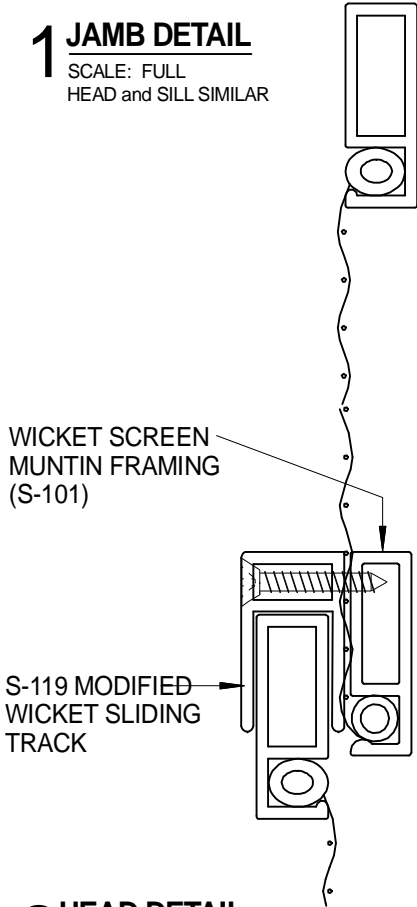

WICKET SCREEN ELEVATION VIEWS

ALL WICKET SCREENS ARE CUSTOM MANUFACTURED. VIRTUALLY ANY SIZE, SHAPE OR CONFIGURATION IS POSSIBLE. NUMEROUS MOUNTING METHODS/HARDWARE AVAILABLE.

1 JAMB DETAIL

SCALE: FULL
HEAD and SILL SIMILAR

2 HEAD DETAIL

SCALE: FULL

3 SILL DETAIL

SCALE: FULL

ALUMINUM MESH SCREENING
MANY CHOICES AVAILABLE INCLUDING
FIBERGLASS, STAINLESS STEEL,
COPPER AND BRONZE WIRE MESH

VINYL SCREEN SPLINE

SCREEN FRAMING (S-102)