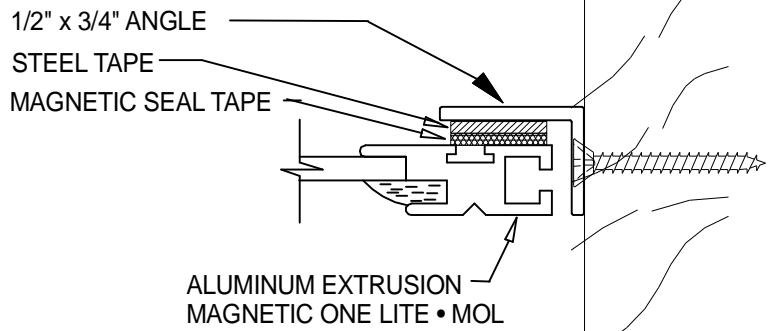

1 HEAD DETAIL
SCALE: FULL

2 JAMB DETAIL
SCALE: FULL

3 SILL DETAIL
SCALE: FULL

NOTE: MAGNETIC SCREEN AVAILABLE

PRODUCT
MAGNETIC ONE LITE • MOL
NESTED IN ANGLE

DWG. NO.

M-2-N

Allied Window
Performance Panels®