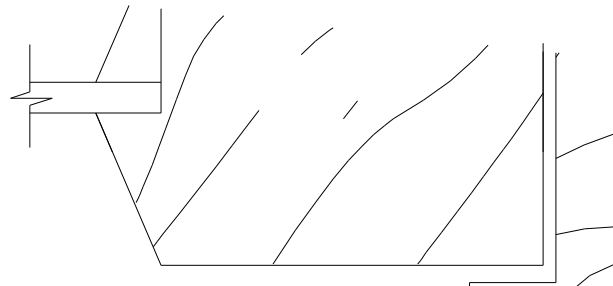

1 HEAD DETAIL
SCALE: FULL

2 JAMB DETAIL
SCALE: FULL

3 SILL DETAIL
SCALE: FULL

NOTE: MAGNETIC SCREEN AVAILABLE

PRODUCT
MAGNETIC ONE LITE • MOL
NESTED IN ANGLE

DWG. NO.

M-2-N

Allied Window
Performance Panels®