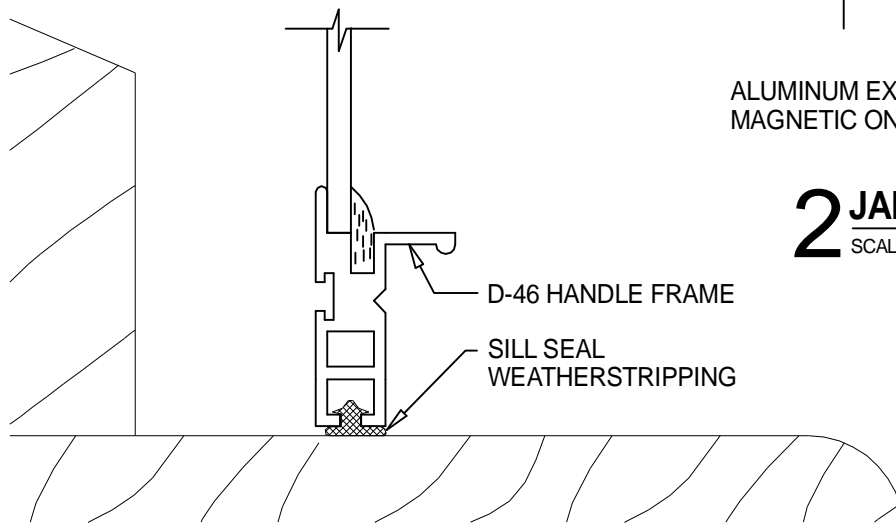

1 HEAD DETAIL
SCALE: FULL

2 JAMB DETAIL
SCALE: FULL

3 SILL DETAIL
SCALE: FULL

NOTE: MAGNETIC SCREEN AVAILABLE

PRODUCT
MAGNETIC ONE LITE • MOL
NESTED IN ANGLE

DWG. NO.

M-2-N

Allied Window
Performance Panels®