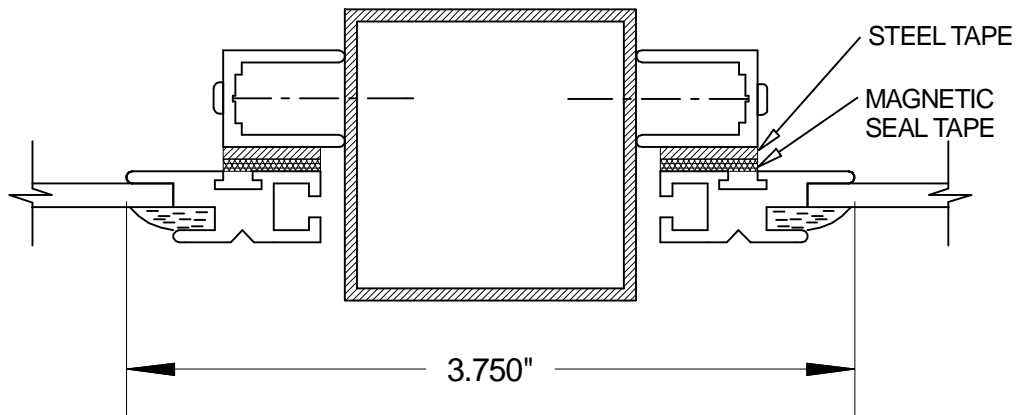

EXAMPLES OF MULLION ALTERNATIVES FOR INTERIOR STORM WINDOWS

- (MOL) MAGNETIC ONE LITE
- (MOL-ST) MAGNETIC ONE LITE - STACKED
- (MOL-OP) MAGNETIC ONE LITE - OPERATING

**OVERLAP TUBE DETAIL**

SCALE: FULL

**BUTT TO TUBE DETAIL**