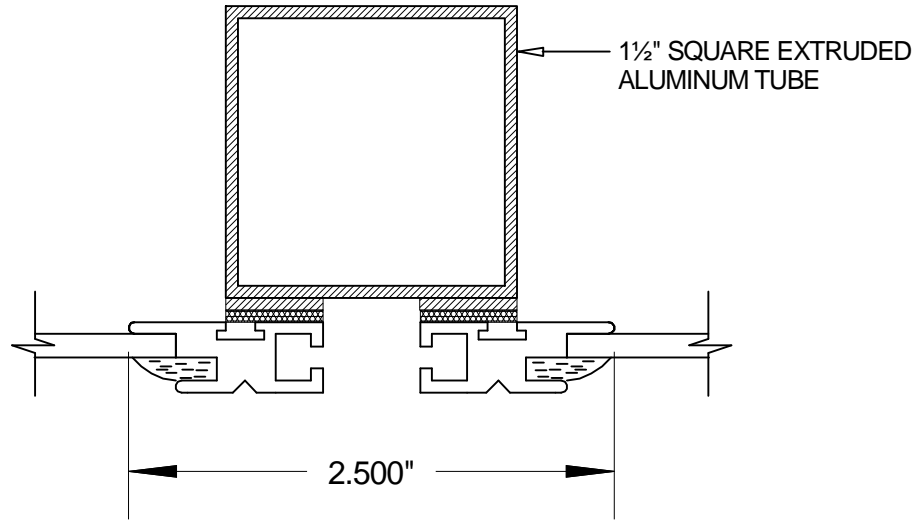

EXAMPLES OF MULLION ALTERNATIVES FOR INTERIOR STORM WINDOWS

- (MOL) MAGNETIC ONE LITE
- (MOL-ST) MAGNETIC ONE LITE - STACKED
- (MOL-OP) MAGNETIC ONE LITE - OPERATING

**OVERLAP TUBE DETAIL**

SCALE: FULL

**BUTT TO TUBE DETAIL**