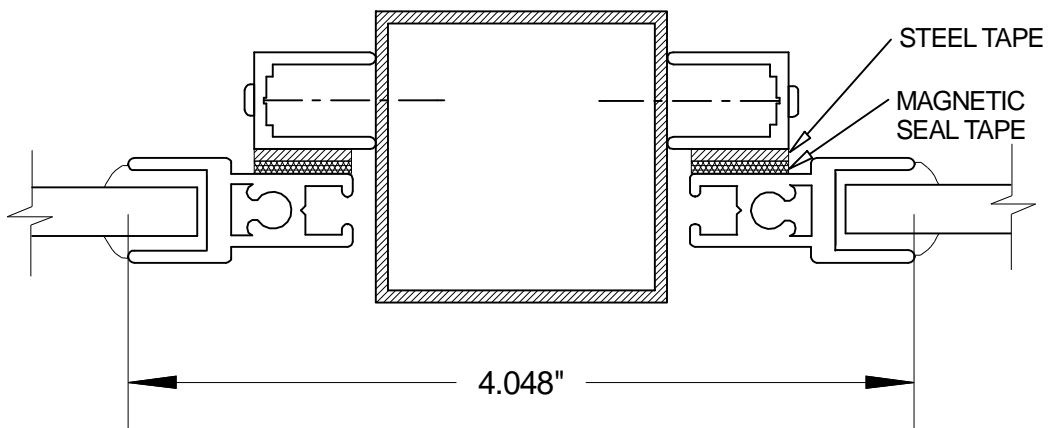

EXAMPLES OF MULLION ALTERNATIVES FOR INTERIOR STORM WINDOWS

- (MMOL) MONUMENTAL MAGNETIC ONE LITE
- (MMOL-ST) MONUMENTAL MAGNETIC ONE LITE STACKED

OVERLAP TUBE DETAIL

SCALE: FULL

BUTT TO TUBE DETAIL

SCALE: FULL