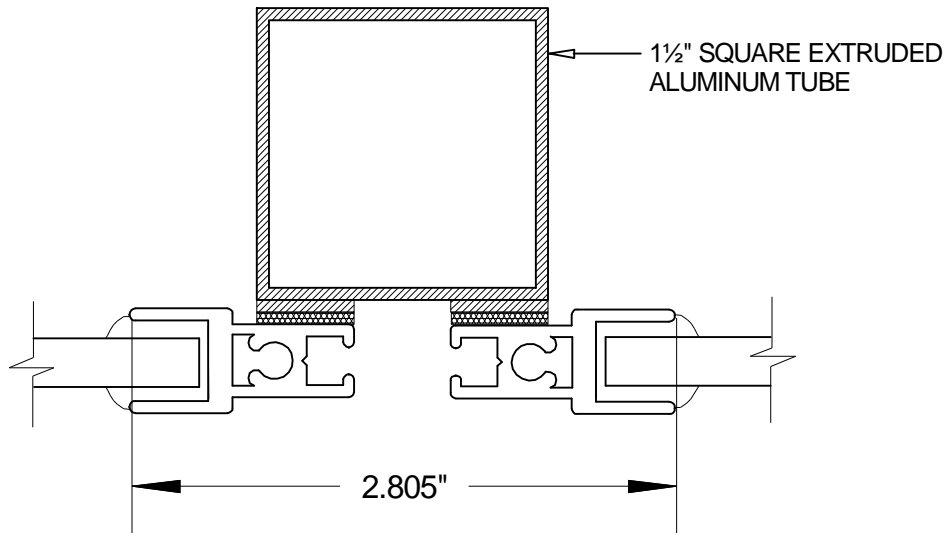

EXAMPLES OF MULLION ALTERNATIVES FOR INTERIOR STORM WINDOWS

- (MMOL) MONUMENTAL MAGNETIC ONE LITE
- (MMOL-ST) MONUMENTAL MAGNETIC ONE LITE STACKED

OVERLAP TUBE DETAIL

SCALE: FULL

BUTT TO TUBE DETAIL

SCALE: FULL