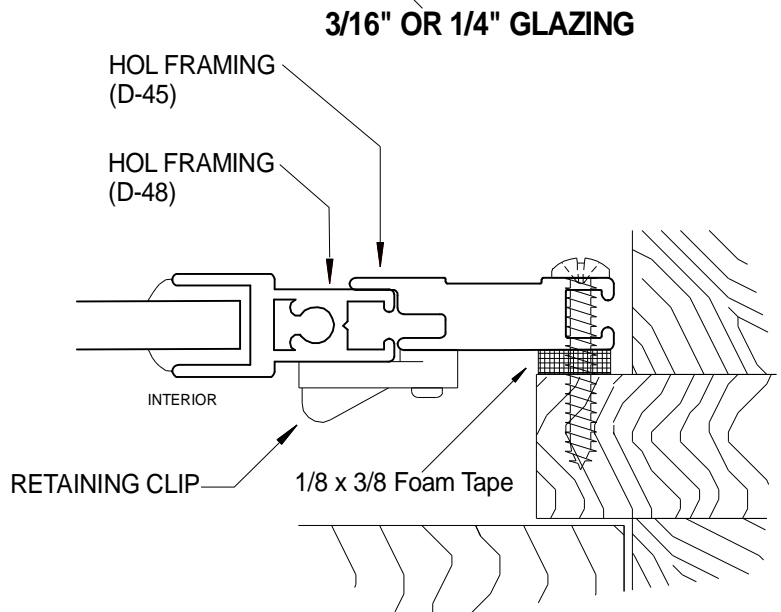

1 HEAD DETAIL
SCALE: FULL

4 MUNTIN DETAIL
SCALE: FULL

3 SILL DETAIL
SCALE: FULL

2 JAMB DETAIL
SCALE: FULL

NOTE: INTERCHANGEABLE SCREEN AVAILABLE

PRODUCT
MONUMETAL HISTORIC ONE LITE • MHOL-C
TWO (2) REMOVABLE PANELS