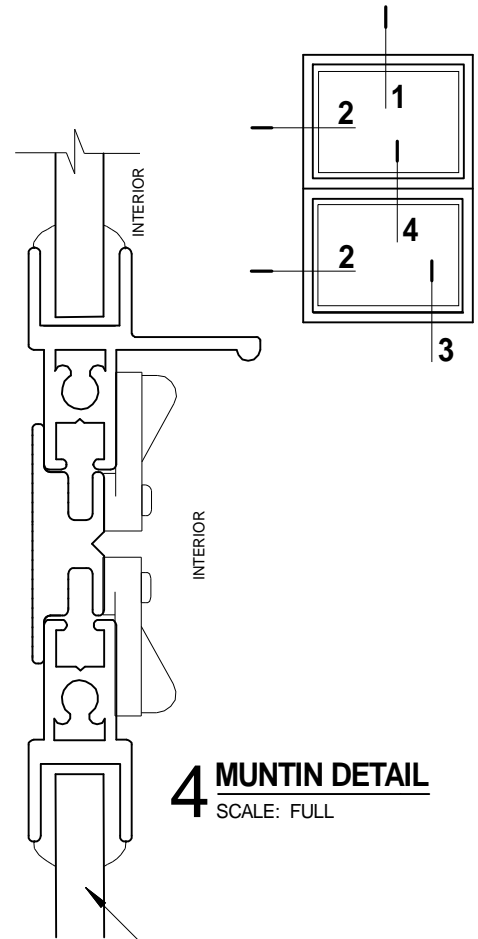

1 HEAD DETAIL
SCALE: FULL

4 MUNTIN DETAIL
SCALE: FULL

3 SILL DETAIL
SCALE: FULL

2 JAMB DETAIL
SCALE: FULL

NOTE: INTERCHANGEABLE SCREEN AVAILABLE

PRODUCT
MONUMETAL HISTORIC ONE LITE • MHOL-C
TWO (2) REMOVABLE PANELS