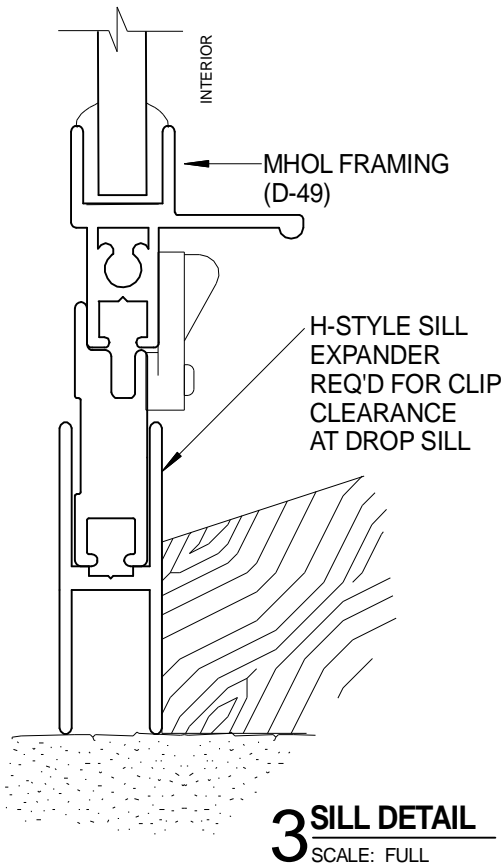

1 HEAD DETAIL
SCALE: FULL

4 MUNTIN DETAIL
SCALE: FULL

3 SILL DETAIL
SCALE: FULL

2 JAMB DETAIL
SCALE: FULL

NOTE: INTERCHANGEABLE SCREEN AVAILABLE

PRODUCT
MONUMETAL HISTORIC ONE LITE • MHOL-C
TWO (2) REMOVABLE PANELS